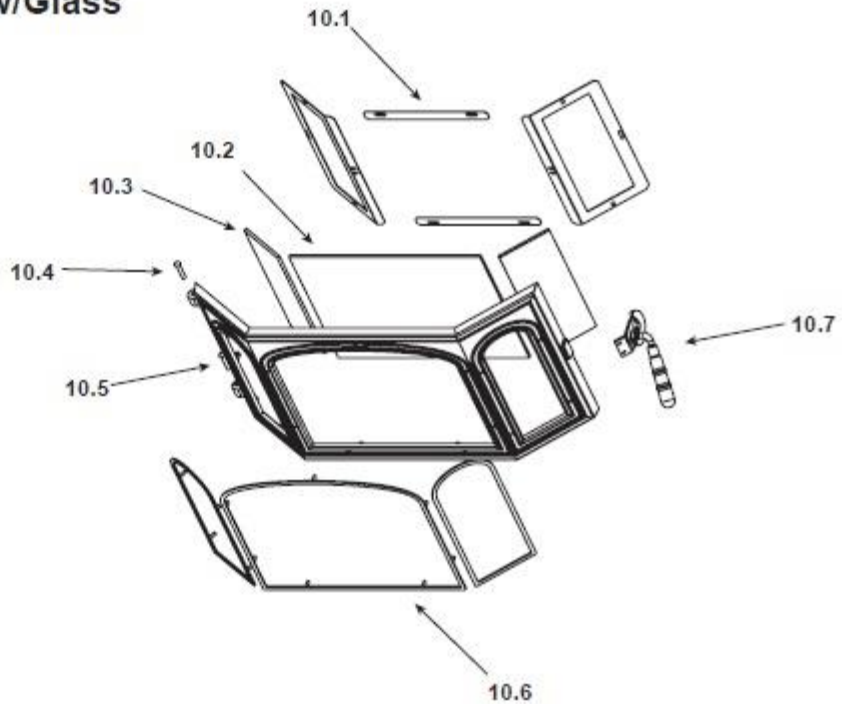

Quadra-Fire 4100i Fireplace Insert

ITEM	DESCRIPTION	COMMENTS	PART NUMBER
1	Flue Attach Ring		SRV7044-154
2	Outer Top		435-0300
3	Rear Channel Assembly		SRV7045-001
	Screw Hwh Ms 1/4-20 X 34 Ns		220-0080/25
4	Ceramic Fiber Blanket		832-3401

#5 Baffle Protection Channel

5	Baffle Protection Channel		SRV7045-183
6	Tube Support Rack		SRV7045-154
7	Rear Brick Retainer		SRV7045-119
8	Brick Retainer Side		SRV7045-186

#9 Brick Set

9	Brick Set, Complete Assembly	Pkg of 20	SRV7045-014
9.1	Brick 1, (9 x 435 x 1.25)	Qty 9 req	
9.2	Brick 2, (9 x 3.75 x 1.25)	Qty 2 req	
9.3	Brick 3, (9 x 2.5 x 1.25)	Qty 1 req	
9.4	Brick 4, (6 x 4.5 x 1.25) w/angle	Qty 2 req	
9.5	Brick 5, (6 x 4.5 x 1.25")	Qty 4 req	
9.6	Brick 6, (6 x 2.5 x 1.25")	Qty 1 req	
	Brick, Uncut (9 x 4.5 x 1.25")	Qty: 12 Req.	832-0550
	Brick, Uncut (9 x 4.5 x 1.25")	Pkg. of 6	832-3040

#10 Door Assembly w/Glass

ITEM	DESCRIPTION	COMMENTS	PART NUMBER
10	Door Assembly w/Glass		SRV7045-018
10.1	Glass Frames	4 pieces	435-0960
	Screw, Pan Head Philips 8-32 X 3/8		225-0500/40
10.2	Glass Assembly Front		435-5470
10.3	Glass Assembly Side		435-5480
10.4	Hinge Pin	Pkg of 2	433-1590/2
10.5	Door, Cast		435-0050
10.6	Door Trim Black		SRV7045-170
	Nut, Keps Lock, 8-32		226-0060/40
10.7	Door Handle Assembly		SRV7045-007
	Screw, Pan Head Philips, 10/32 X 1/4		229-1230/24
	Rope, Door, .625 Low Dens	8 Ft	842-1420
11	Tube Channel Assembly		SRV7045-006
	Nut, Ser Flange Small 1/4-20		226-0130/24
	Screw Hwh Ms 1/4-20 X 34 Ns		220-0080/25
12	Baffle Board	2 pieces	SRV7045-160
13	Door Latch Bracket Assembly		SRV7045-021
14	Blower Housing Assembly		SRV7045-015
	Screw, Bh, 1/4-20 X 1.25		225-0630/24
15	Ashcatcher, Cast		435-0310