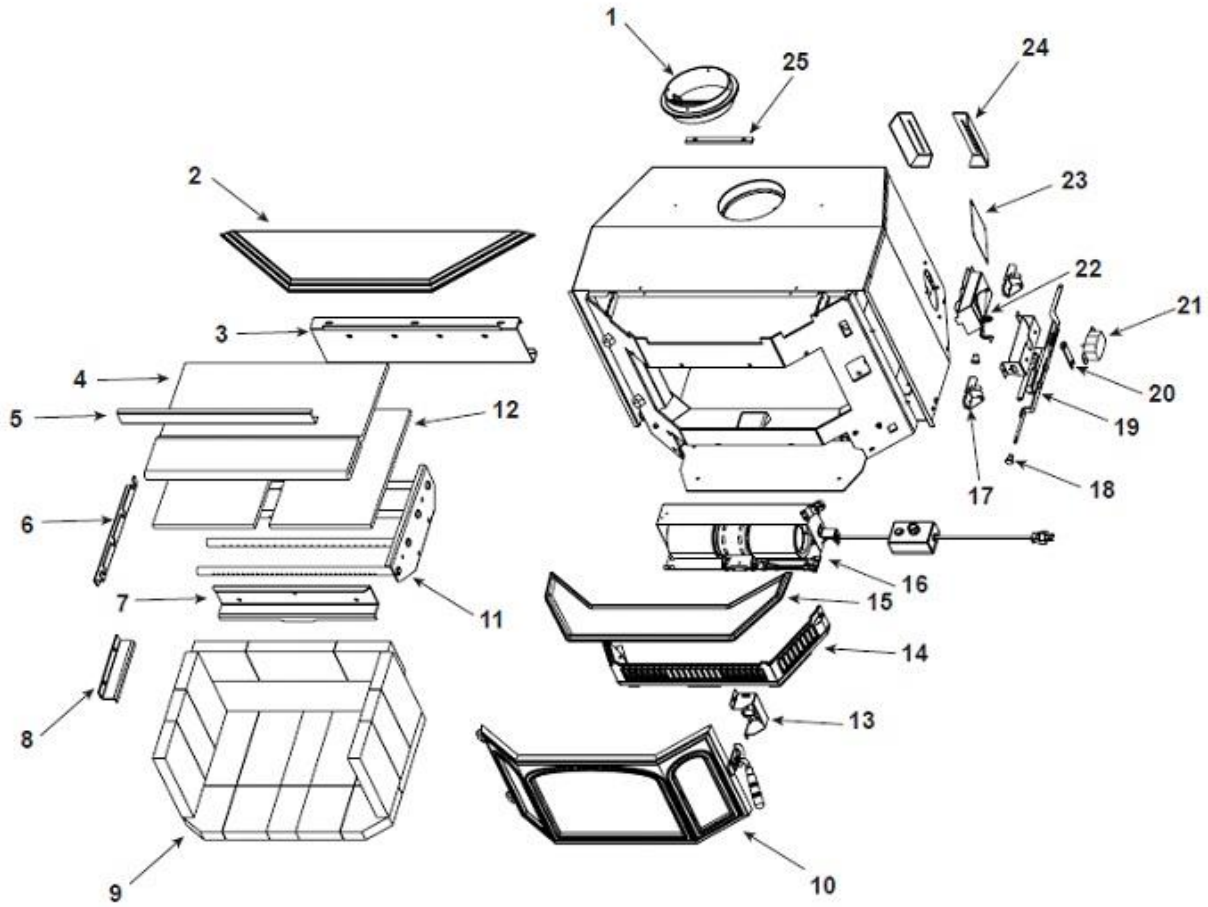

Quadra-Fire 4100i Fireplace Insert

ITEM	DESCRIPTION	COMMENTS	PART NUMBER
1	Flue Attach Ring		SRV7044-154
2	Outer Top		435-0300
3	Rear Channel Assembly		SRV7045-001
	Screw Hwh Ms 1/4-20 X 34 Ns		220-0080/25
4	Ceramic Fiber Blanket		832-3401

#5 Baffle Protection Channel

5	Baffle Protection Channel		SRV7045-183
6	Tube Support Rack		SRV7045-154
7	Rear Brick Retainer		SRV7045-119
8	Brick Retainer Side		SRV7045-186

#9 Brick Set

9	Brick Set, Complete Assembly	Pkg of 20	SRV7045-014
9.1	Brick 1, (9 x 435 x 1.25)	Qty 9 req	
9.2	Brick 2, (9 x 3.75 x 1.25)	Qty 2 req	
9.3	Brick 3, (9 x 2.5 x 1.25)	Qty 1 req	
9.4	Brick 4, (6 x 4.5 x 1.25) w/angle	Qty 2 req	
9.5	Brick 5, (6 x 4.5 x 1.25")	Qty 4 req	
9.6	Brick 6, (6 x 2.5 x 1.25")	Qty 1 req	
	Brick, Uncut (9 x 4.5 x 1.25")	Qty: 12 Req.	832-0550
	Brick, Uncut (9 x 4.5 x 1.25")	Pkg. of 6	832-3040

#10 Door Assembly w/Glass

ITEM	DESCRIPTION	COMMENTS	PART NUMBER
10	Door Assembly w/Glass		SRV7045-018
10.1	Glass Frames	4 pieces	435-0960
	Screw, Pan Head Philips 8-32 X 3/8		225-0500/40
10.2	Glass Assembly Front		435-5470
10.3	Glass Assembly Side		435-5480
10.4	Hinge Pin	Pkg of 2	433-1590/2
10.5	Door, Cast		435-0050
10.6	Door Trim Black		SRV7045-170
	Nut, Keps Lock, 8-32		226-0060/40
10.7	Door Handle Assembly		SRV7045-007
	Screw, Pan Head Philips, 10/32 X 1/4		229-1230/24
	Rope, Door, .625 Low Dens	8 Ft	842-1420
11	Tube Channel Assembly		SRV7045-006
	Nut, Ser Flange Small 1/4-20		226-0130/24
	Screw Hwh Ms 1/4-20 X 34 Ns		220-0080/25
12	Baffle Board	2 pieces	SRV7045-160
13	Door Latch Bracket Assembly		SRV7045-021
14	Blower Housing Assembly		SRV7045-015
	Screw, Bh, 1/4-20 X 1.25		225-0630/24
15	Ashcatcher, Cast		435-0310