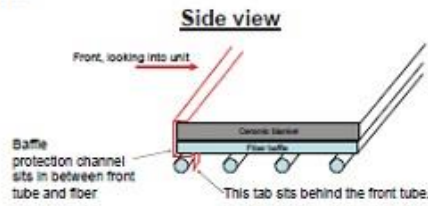

Quadra-Fire 4100i Fireplace Insert

ITEM	DESCRIPTION	COMMENTS	PART NUMBER
1	Flue Attach Ring		SRV7044-154
2	Outer Top		435-0300
3	Rear Channel Assembly		SRV7045-001
	Screw Hwh Ms 1/4-20 X 34 Ns		220-0080/25
4	Ceramic Fiber Blanket		832-3401

#5 Baffle Protection Channel

5	Baffle Protection Channel		SRV7045-183
6	Tube Support Rack		SRV7045-154
7	Rear Brick Retainer		SRV7045-119
8	Brick Retainer Side		SRV7045-186

#9 Brick Set

9	Brick Set, Complete Assembly	Pkg of 20	SRV7045-014
9.1	Brick 1, (9 x 435 x 1.25)	Qty 9 req	
9.2	Brick 2, (9 x 3.75 x 1.25)	Qty 2 req	
9.3	Brick 3, (9 x 2.5 x 1.25)	Qty 1 req	
9.4	Brick 4, (6 x 4.5 x 1.25) w/angle	Qty 2 req	
9.5	Brick 5, (6 x 4.5 x 1.25")	Qty 4 req	
9.6	Brick 6, (6 x 2.5 x 1.25")	Qty 1 req	
	Brick, Uncut (9 x 4.5 x 1.25")	Qty: 12 Req.	832-0550
	Brick, Uncut (9 x 4.5 x 1.25")	Pkg. of 6	832-3040