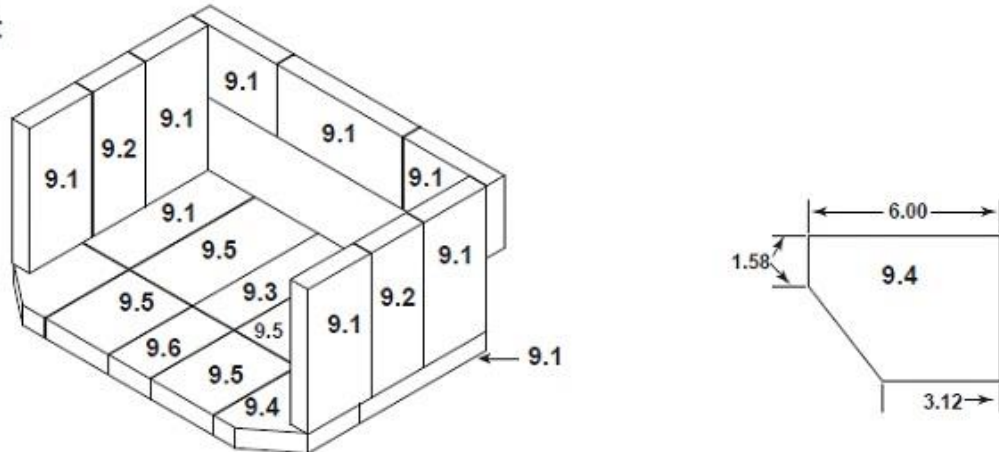

#9 Brick Set

9	Brick Set, Complete Assembly	Pkg of 20	SRV7045-014
9.1	Brick 1, (9 x 435 x 1.25)	Qty 9 req	
9.2	Brick 2, (9 x 3.75 x 1.25)	Qty 2 req	
9.3	Brick 3, (9 x 2.5 x 1.25)	Qty 1 req	
9.4	Brick 4, (6 x 4.5 x 1.25) w/angle	Qty 2 req	
9.5	Brick 5, (6 x 4.5 x 1.25")	Qty 4 req	
9.6	Brick 6, (6 x 2.5 x 1.25")	Qty 1 req	
	Brick, Uncut (9 x 4.5 x 1.25")	Qty: 12 Req.	832-0550
	Brick, Uncut (9 x 4.5 x 1.25")	Pkg. of 6	832-3040